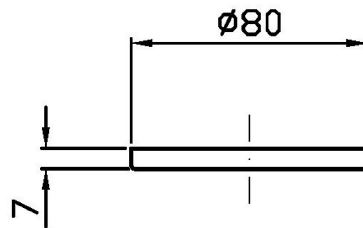

SHOWER

R96545.X

Rosone. / Flange.

Rosone in acciaio inox AISI 316L, diametro 80, per braccio doccia.

AISI 316L stainless steel flange, diameter 80, for shower arm.

Finiture / Finishes

 X Acciaio inox spazzolato / Brushed stainless steel	 XP21 Brushed PVD chocolate / Brushed PVD chocolate	 XP31 Brushed PVD British gold / Brushed PVD British gold	 XP41 Brushed PVD gold / Brushed PVD gold	 XP81 PVD Brushed Total Black / PVD Brushed Total Black	 XP91 Brushed PVD copper / Brushed PVD copper	 XS Acciaio inox matt / Matt stainless steel
 XSP21 Matt PVD chocolate / Matt PVD chocolate	 XSP31 Matt PVD British gold / Matt PVD British gold	 XSP41 Matt PVD gold / Matt PVD gold	 XSP81 Matt PVD total black / Matt PVD total black	 XSP91 Matt PVD copper / Matt PVD copper		

SHOWER

R96545.X

Disegno Complessivo / Overall Drawing

Note / Notes

SHOWER

R96545.X

Pesi e Misure / Weights and Sizes

Peso (Kg) Weight (lb)	0,20 (Kg)	0,44 (lb)
Volume test (dc3) - (in3)	1,21 (dc3)	73,84 (in3)
h (mm) - (in)	73,00 (mm)	2,87 (in)
L1 (mm) - (in)	127,00 (mm)	5,00 (in)
L2 (mm) - (in)	130,00 (mm)	5,12 (in)