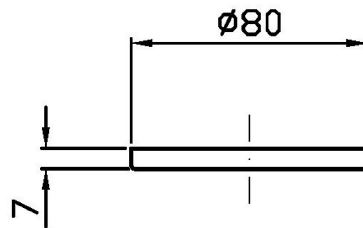

PAN S

R96544

Disegno Complessivo / Overall Drawing

Note / Notes