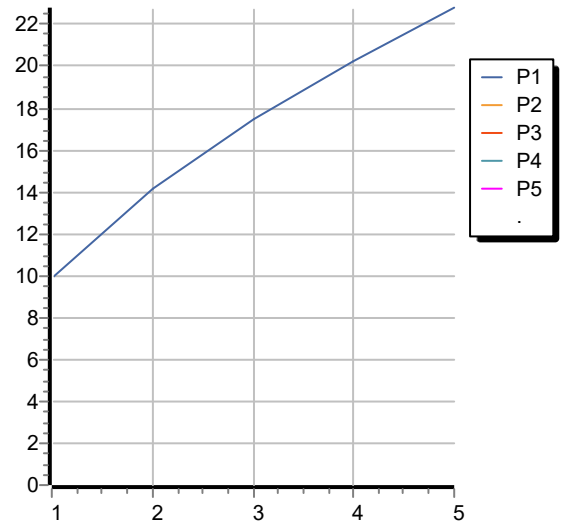

2 hole built-in single lever basin mixer with aerator. Spout projection 180 mm.
Cartridge with both flow and temperature reducer.

R99499

Parte incasso. / Built-in part.

**R99815**

Parte incasso. / Built-in part.

WIND

ZWN632 Portate / Flowrates (lt/min)

PRESSIONE PRESSURE	1 BAR	2 BAR	3 BAR	4 BAR	5 BAR
P1 LAVABO BASIN	9,9	14,2	17,5	20,2	22,8
P2					
P3					
P4					
P5					

WIND

ZWN632 Pesì e Misure / Weights and Sizes

Peso (Kg) Weight (lb)	1,31 (Kg)	2,89 (lb)
Volume test (dc3) - (in3)	3,32 (dc3)	202,60 (in3)
h (mm) - (in)	93,00 (mm)	3,66 (in)
L1 (mm) - (in)	162,00 (mm)	6,38 (in)
L2 (mm) - (in)	220,00 (mm)	8,66 (in)