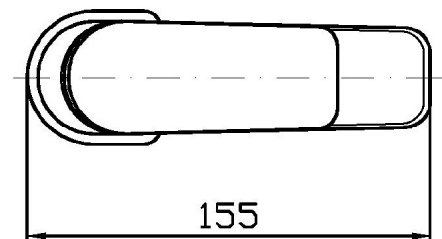

Single lever basin mixer with aerator, without pop-up waste, flexible tails.
Cartridge with both flow and temperature reducer.

Finiture / Finishes

Cromo / Chrome

WIND

ZWN591

Disegno Complessivo / Overall Drawing

WIND

ZWN591

Esplosi / Exploded

WIND

ZWN591 Portate / Flowrates (lt/min)

PRESSIONE PRESSURE	1 BAR	2 BAR	3 BAR	4 BAR	5 BAR
P1 LAVABO BASIN	8	11,8	14,7	17,1	19,2
P2					
P3					
P4					
P5					

WIND

ZWN591 Pesì e Misure / Weights and Sizes

Peso (Kg) Weight (lb)	1,56 (Kg)	3,44 (lb)
Volume test (dc3) - (in3)	4,05 (dc3)	247,15 (in3)
h (mm) - (in)	70,00 (mm)	2,76 (in)
L1 (mm) - (in)	150,00 (mm)	5,91 (in)
L2 (mm) - (in)	385,00 (mm)	15,16 (in)