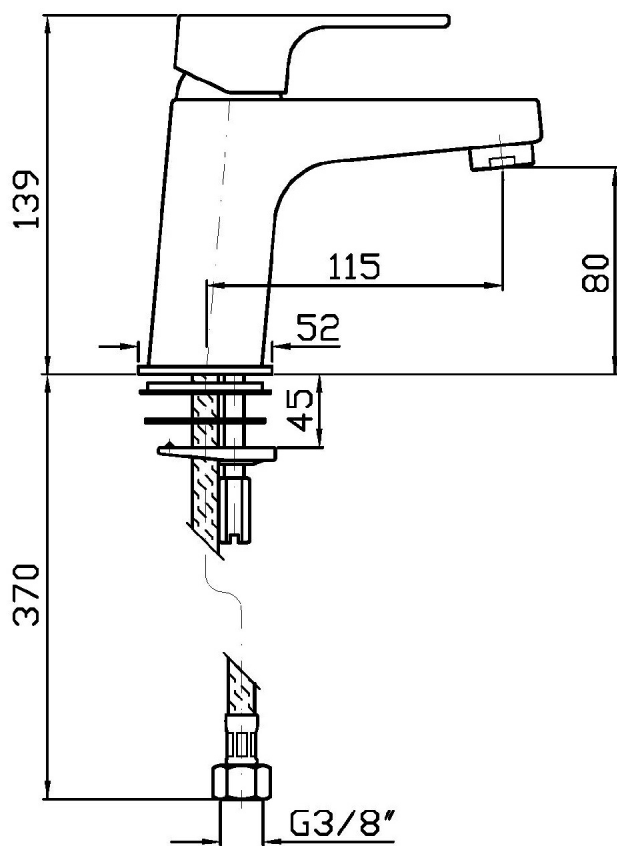

Single lever basin mixer with aerator, without pop-up waste, flexible tails.
Cartridge with both flow and temperature reducer.

Finiture / Finishes

Cromo / Chrome

WIND

ZWN591

Disegno Complessivo / Overall Drawing

WIND

ZWN591

Esplosi / Exploded

WIND

ZWN591 Portate / Flowrates (lt/min)

PRESSIONE PRESSURE	1 BAR	2 BAR	3 BAR	4 BAR	5 BAR
P1 LAVABO BASIN	8	11,8	14,7	17,1	19,2
P2					
P3					
P4					
P5					

WIND

ZWN591 Pesì e Misure / Weights and Sizes

Peso (Kg) Weight (lb)	1,56 (Kg)	3,44 (lb)
Volume test (dc3) - (in3)	4,05 (dc3)	247,15 (in3)
h (mm) - (in)	70,00 (mm)	2,76 (in)
L1 (mm) - (in)	150,00 (mm)	5,91 (in)
L2 (mm) - (in)	385,00 (mm)	15,16 (in)