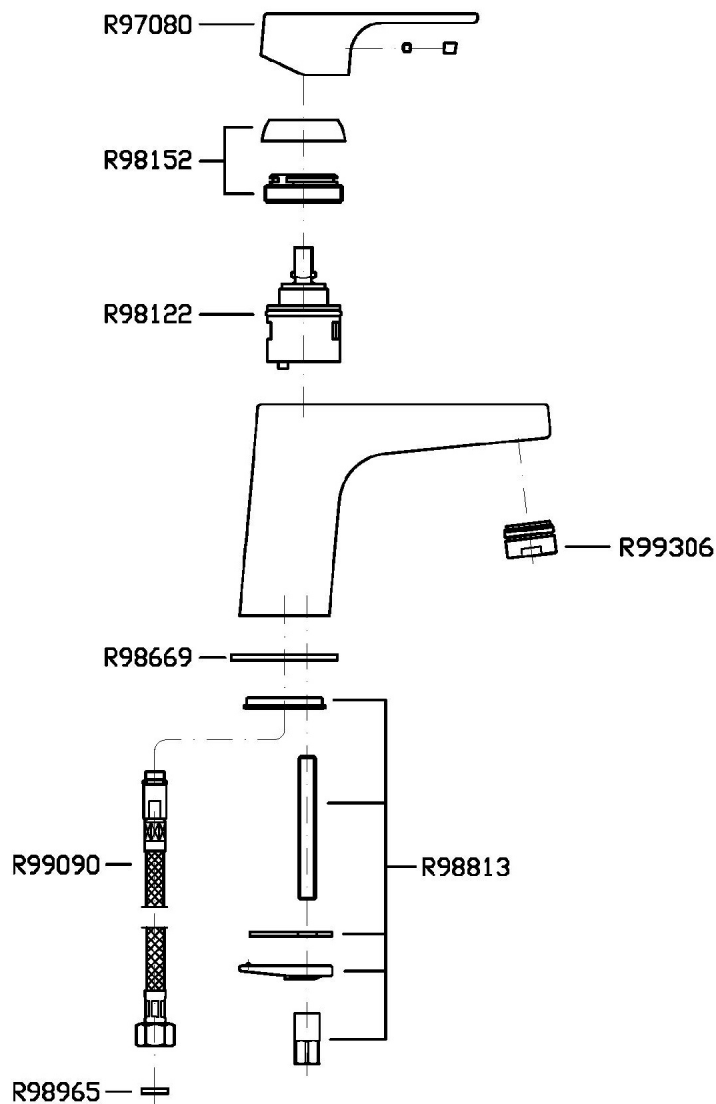

Single lever basin mixer with aerator, without pop-up waste, flexible tails.
Cartridge with both flow and temperature reducer.

Finiture / Finishes

Cromo / Chrome

WIND

ZWN591

Disegno Complessivo / Overall Drawing

WIND

ZWN591

Esplosi / Exploded

WIND

ZWN591 Portate / Flowrates (lt/min)

PRESSIONE PRESSURE	1 BAR	2 BAR	3 BAR	4 BAR	5 BAR
P1 LAVABO BASIN	8	11,8	14,7	17,1	19,2
P2					
P3					
P4					
P5					

WIND

ZWN591 Pesì e Misure / Weights and Sizes

Peso (Kg) Weight (lb)	1,56 (Kg)	3,44 (lb)
Volume test (dc3) - (in3)	4,05 (dc3)	247,15 (in3)
h (mm) - (in)	70,00 (mm)	2,76 (in)
L1 (mm) - (in)	150,00 (mm)	5,91 (in)
L2 (mm) - (in)	385,00 (mm)	15,16 (in)