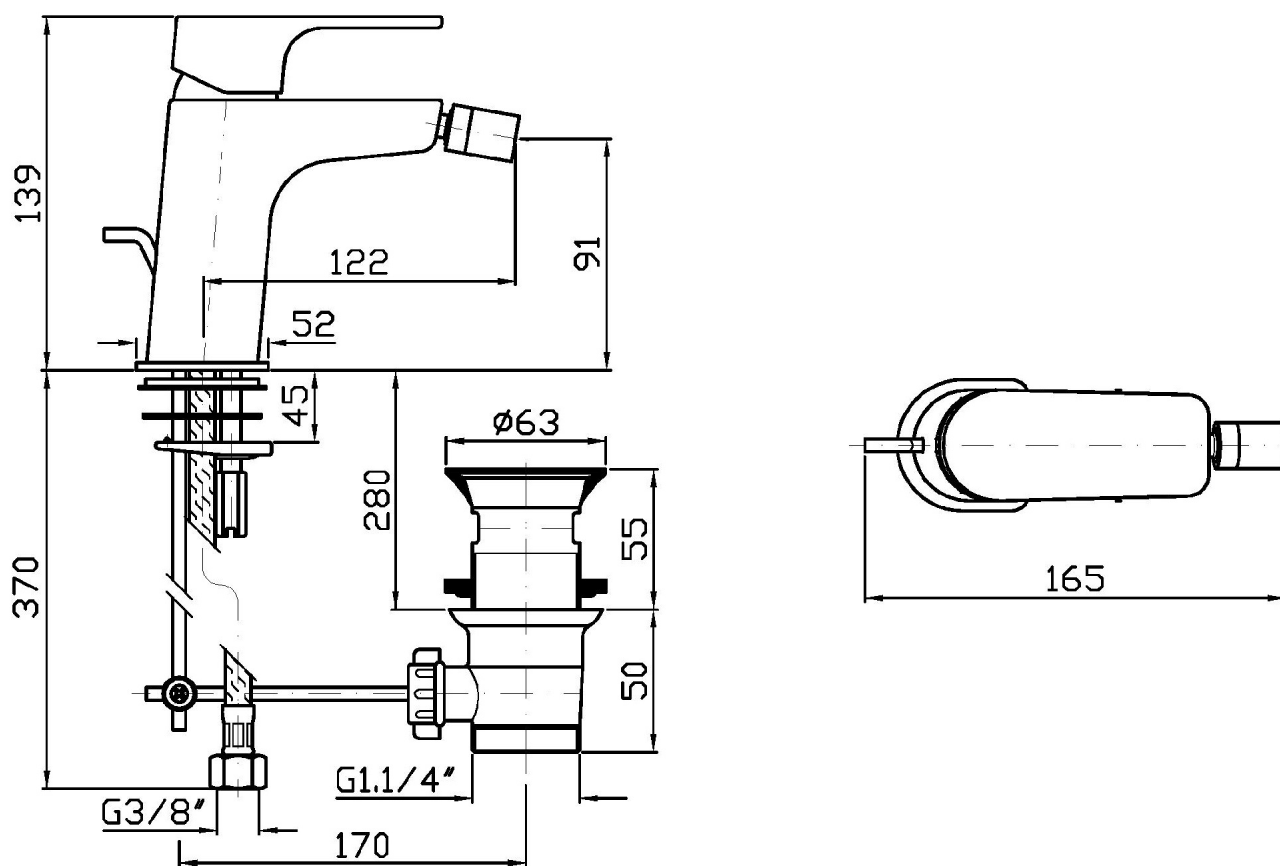

## WIND

ZWN347

Disegno Complessivo / Overall Drawing

### ZWN347 Pesì e Misure / Weights and Sizes

Peso ( Kg ) Weight ( lb )	1,83 ( Kg )	4,03 ( lb )
Volume test ( dc3 ) - ( in3 )	4,05 ( dc3 )	247,15 ( in3 )
h ( mm ) - ( in )	70,00 ( mm )	2,76 ( in )
L1 ( mm ) - ( in )	150,00 ( mm )	5,91 ( in )
L2 ( mm ) - ( in )	385,00 ( mm )	15,16 ( in )