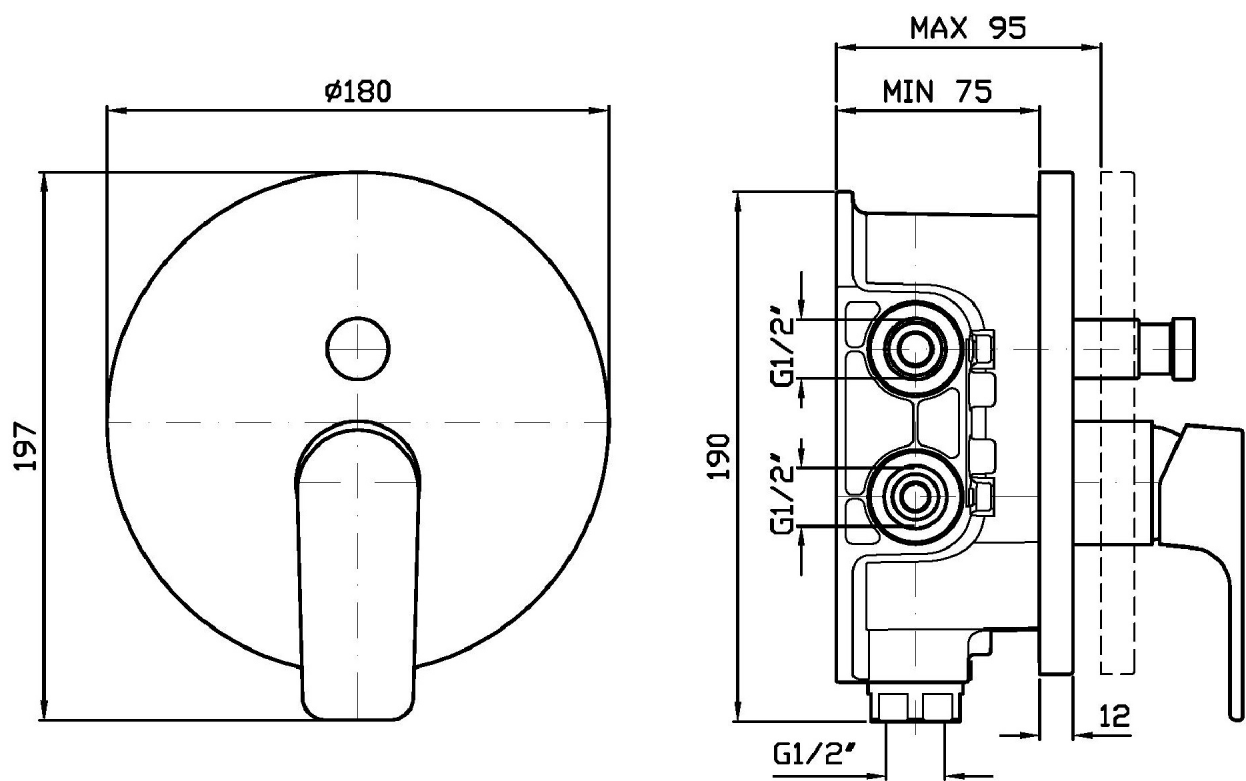

WIND

ZWN096

Disegno Complessivo / Overall Drawing