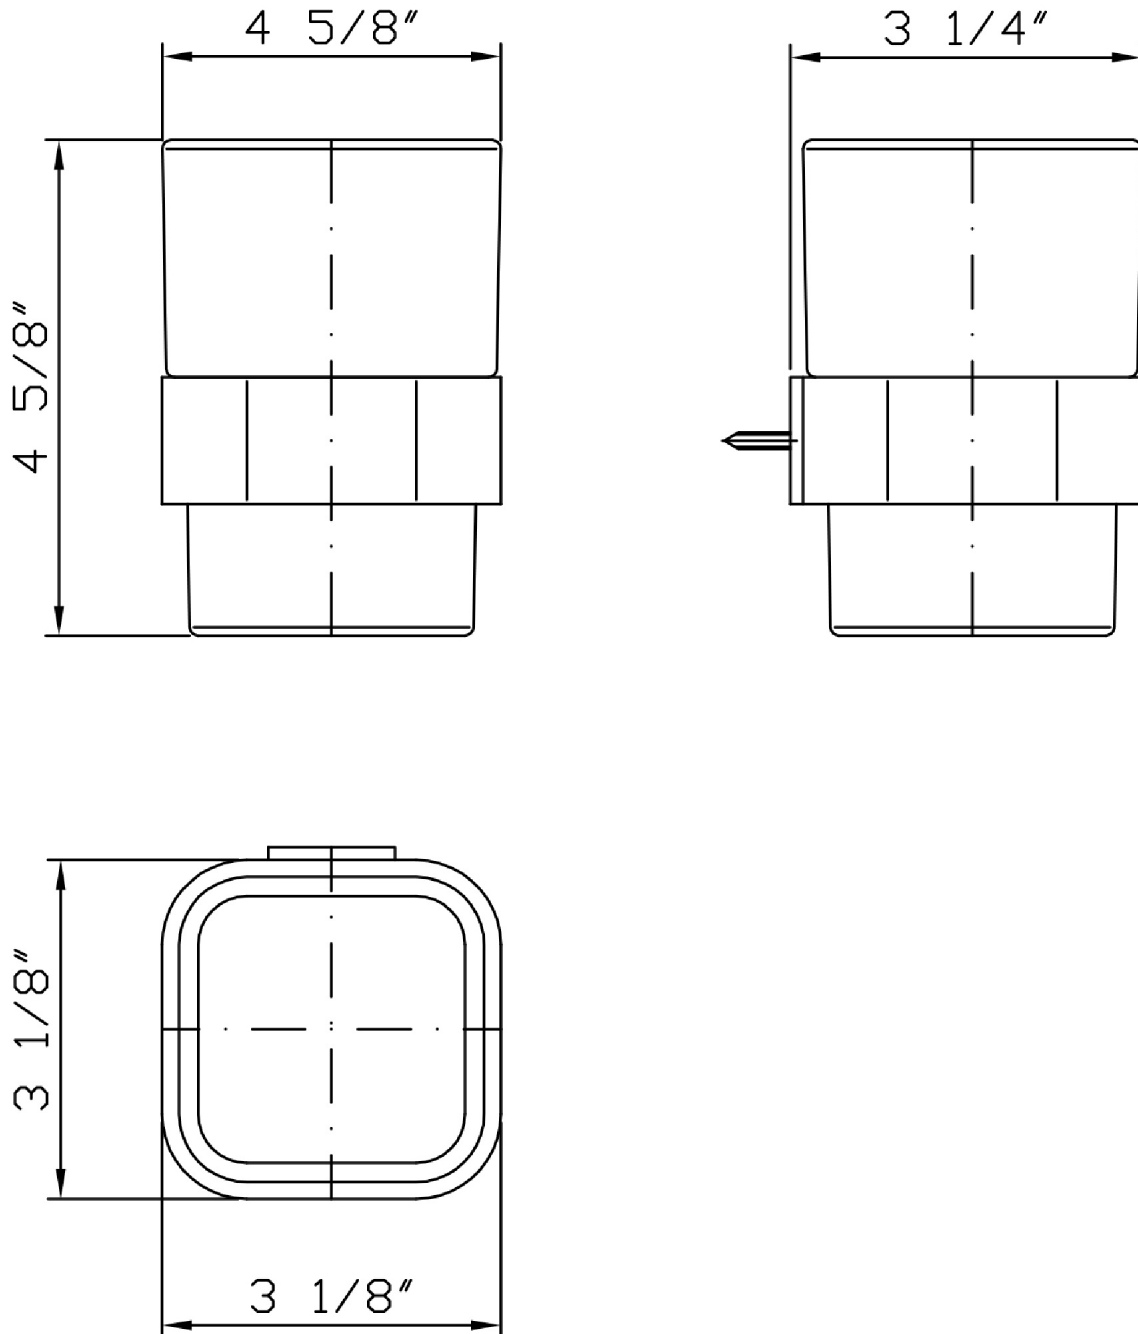

SOFT

ZAC713

Wall tumbler holder.

Ceramic wall tumbler holder.

Finiture / Finishes

Chrome

Brushed Nickel

C3

Polished Nickel

C8

SOFT

ZAC713

Disegno Complessivo / Overall Drawing

SOFT

ZAC713**Pesi e Misure / Weights and Sizes**

Peso (Kg) Weight (lb)	0,68 (Kg)	1,50 (lb)
Volume test (dc3) - (in3)	4,42 (dc3)	269,72 (in3)
h (mm) - (in)	120,00 (mm)	4,72 (in)
L1 (mm) - (in)	160,00 (mm)	6,30 (in)
L2 (mm) - (in)	230,00 (mm)	9,06 (in)