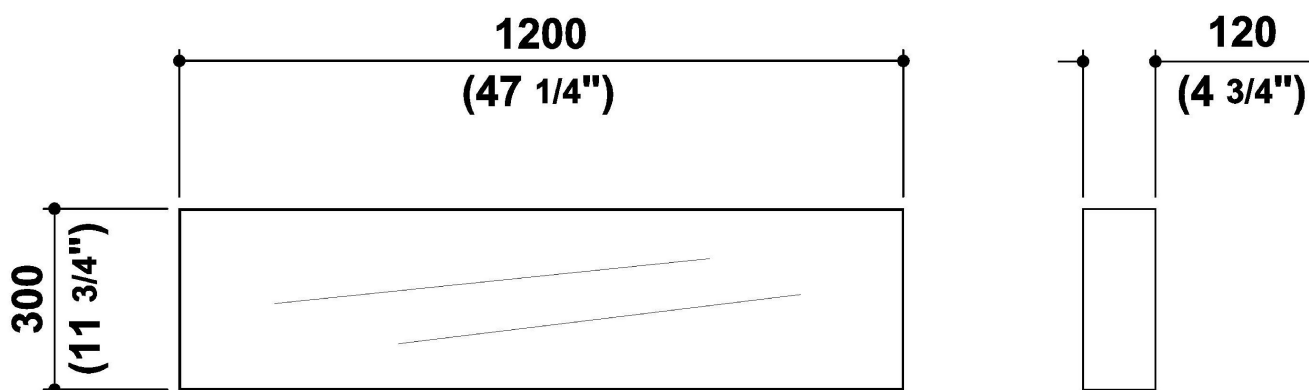

MIRRORS

8SP01TTBI

Faraway Complements, specchio. / Faraway Complements, mirror.

Specchio in metallo verniciato bianco, posizionabile in orizzontale o in verticale. Dimensioni: 1200 x 120 x h. 300 mm.

Mirror with enameled white metal frame, may be placed horizontally or vertically. Dimensions: 1200 x 120 x h. 300 mm.

MIRRORS

8SP01TTBI

Disegno Complessivo / Overall Drawing

MIRRORS

8SP01TTBI

Dati operativi / Specifications		
Dimensioni / Dimensions	1200 x 120 x h. 300 mm	47 1/4 x 4 3/4 x h. 11 3/4 inc
Marcatura CE / CE Marking		
Peso netto / Net weight	12.50 kg	27.56 lb

MIRRORS

8SP01TTBI

Pesi e Misure / Weights and Sizes

Peso (Kg) Weight (lb)	18,00 (Kg)	39,68 (lb)
Volume (dc3) - (in3)	91,40 (dc3)	5577,57 (in3)
h (mm) - (in)	1300,00 (mm)	51,18 (in)
L1 (mm) - (in)	190,00 (mm)	7,48 (in)
L2 (mm) - (in)	370,00 (mm)	14,57 (in)