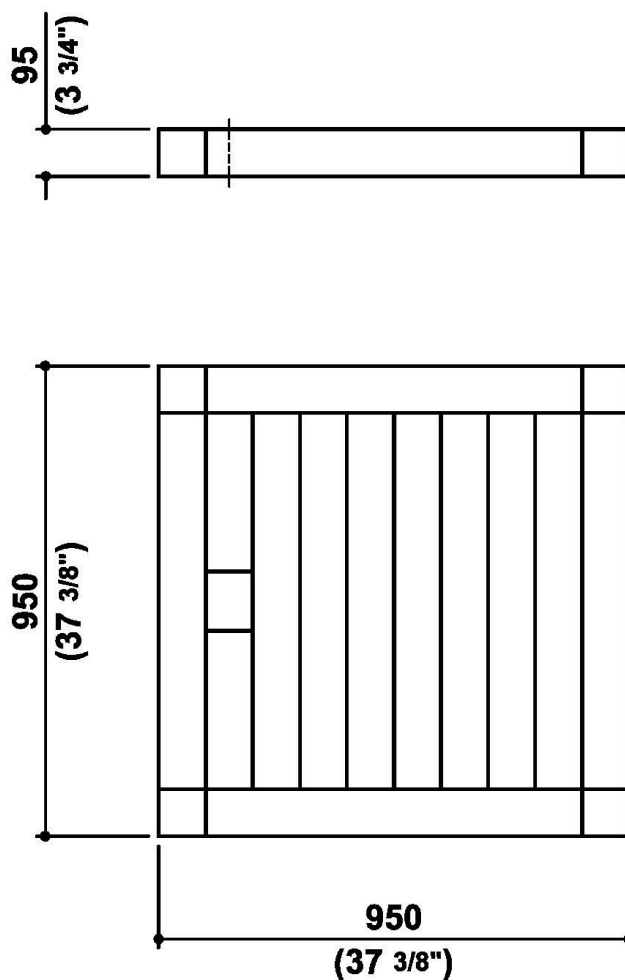

## SHOWER

5P1CE

Piatto doccia in cedro rosso canadese. / Shower footboard in Canadian red cedar.

Piatto doccia in legno di cedro rosso canadese massello, per colonna doccia.  
Dimensioni 95x95 cm

Shower footboard in solid Canadian red cedar wood, for shower column.  
Dimensions 95x95 cm.

## SHOWER

5P1CE

Disegno Complessivo / Overall Drawing

**SHOWER**

5P1CE

Dati operativi / Specifications		
Dimensioni / Dimensions	950 x 950 x h. 95 mm	37 3/8 x 37 3/8 x h. 3 3/4 inc
Marcatura CE / CE Marking		
Peso netto / Net weight	20.00 kg	44.00 lb

**SHOWER**

5P1CE

## Pesi e Misure / Weights and Sizes

Peso ( Kg ) Weight ( lb )	21,40 ( Kg )	47,18 ( lb )
Volume ( dc3 ) - ( in3 )	110,01 ( dc3 )	6713,22 ( in3 )
h ( mm ) - ( in )	110,00 ( mm )	4,33 ( in )
L1 ( mm ) - ( in )	1000,00 ( mm )	39,37 ( in )
L2 ( mm ) - ( in )	1000,00 ( mm )	39,37 ( in )